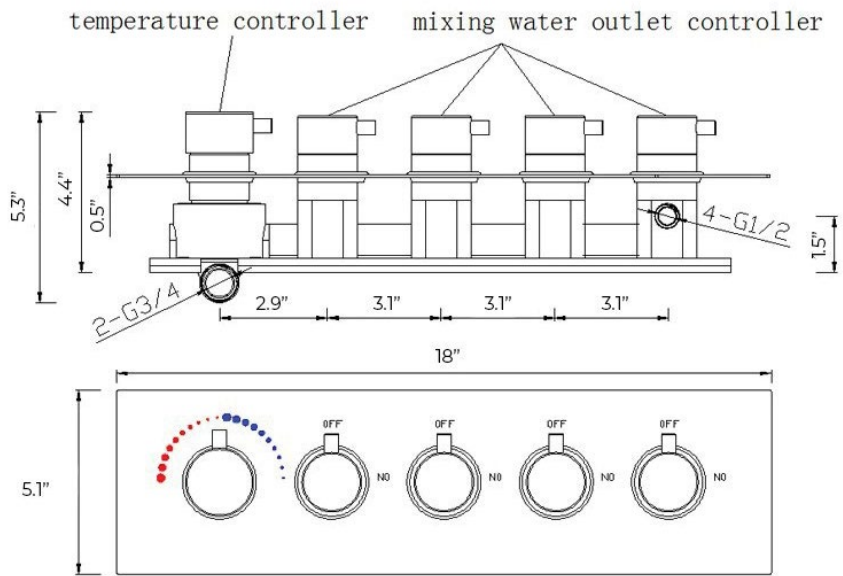

LUXURY LED RAINFALL THERMOSTATIC MUSIC SHOWER SYSTEM 24 X 24 INCH SPECS

Specifications

- Material: 304 stainless steel and brass
- Type: Square
- Style: Contemporary
- Bath & Shower Faucet Type: In Wall
- Surface Treatment: Polished
- Surface Finishing: Black
- Showerhead: 304sus polished
- Water pressure: 0.1-0.5mpa
- Body jets: brass chrome 5 inch
- Thread: G1/2
- Showerhead size: 24" x 24"

Shower Head Size:

Shower Head Shape: Square
 Spray Pattern: Rain
 Material: Stainless Steel
 Flow Rate: 2.5 GPM / 9.5 LPM

Mixer Size:

Hand Shower Size:

The minimum required water pressure is 0.05 MPa (0.5 bar).
Flow rate 2.5 GPM (9.5 LPM).