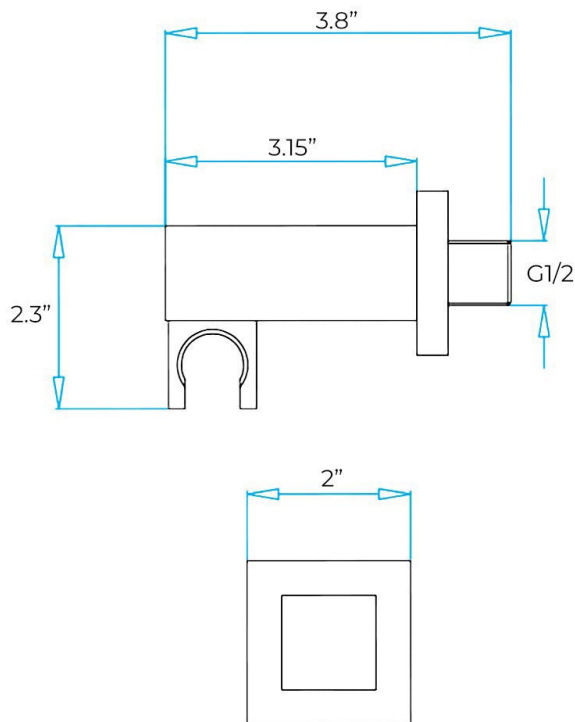

LUXURY LED RAINFALL THERMOSTATIC MUSIC SHOWER SYSTEM 24 X 24 INCH SPECS

Specifications

- Material: 304 stainless steel and brass
- Type: Square
- Style: Contemporary
- Bath & Shower Faucet Type: In Wall
- Surface Treatment: Polished
- Surface Finishing: Black
- Showerhead: 304sus polished
- Water pressure: 0.1-0.5mpa
- Body jets: brass chrome 5 inch
- Thread: G1/2
- Showerhead size: 24" x 24"

Shower Head Size:

Shower Head Shape: Square
 Spray Pattern: Rain
 Material: Stainless Steel
 Flow Rate: 2.5 GPM / 9.5 LPM

Mixer Size:

Hand Shower Size:

The minimum required water pressure is 0.05 MPa (0.5 bar).
Flow rate 2.5 GPM (9.5 LPM).