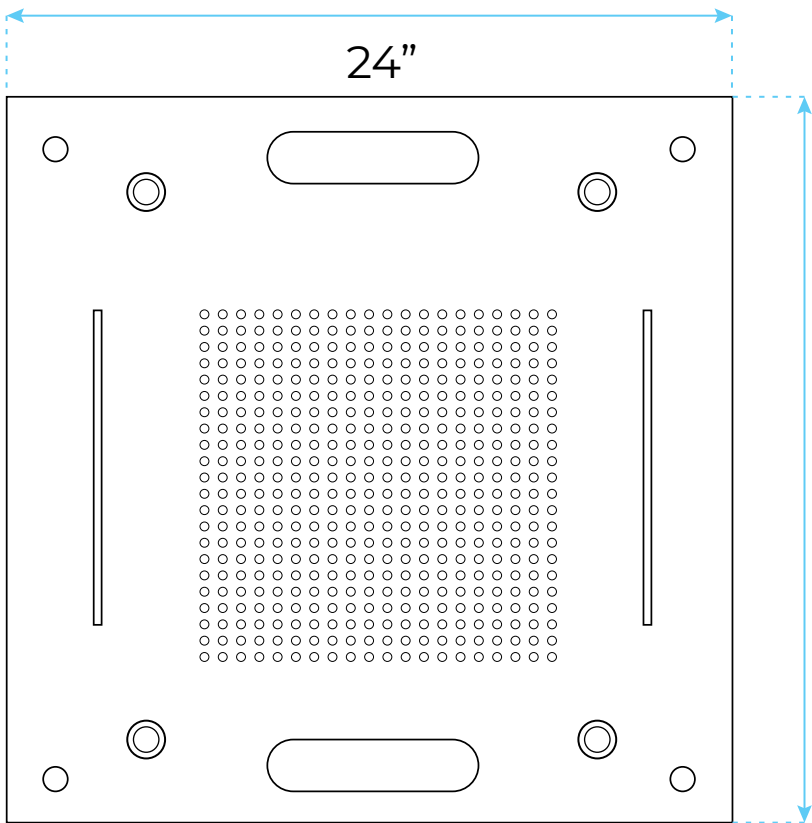

LUXURY LED RAINFALL THERMOSTATIC MUSIC SHOWER SYSTEM 24 X 24 INCH SPECS

Specifications

- Material: 304 stainless steel and brass
- Type: Square
- Style: Contemporary
- Bath & Shower Faucet Type: In Wall
- Surface Treatment: Polished
- Surface Finishing: Black
- Showerhead: 304sus polished
- Water pressure: 0.1-0.5mpa
- Body jets: brass chrome 5 inch
- Thread: G1/2
- Showerhead size: 24" x 24"

Shower Head Size:

Shower Head Shape: Square
 Spray Pattern: Rain
 Material: Stainless Steel
 Flow Rate: 2.5 GPM / 9.5 LPM

Mixer Size:

Hand Shower Size:

The minimum required water pressure is 0.05 MPa (0.5 bar).
Flow rate 2.5 GPM (9.5 LPM).